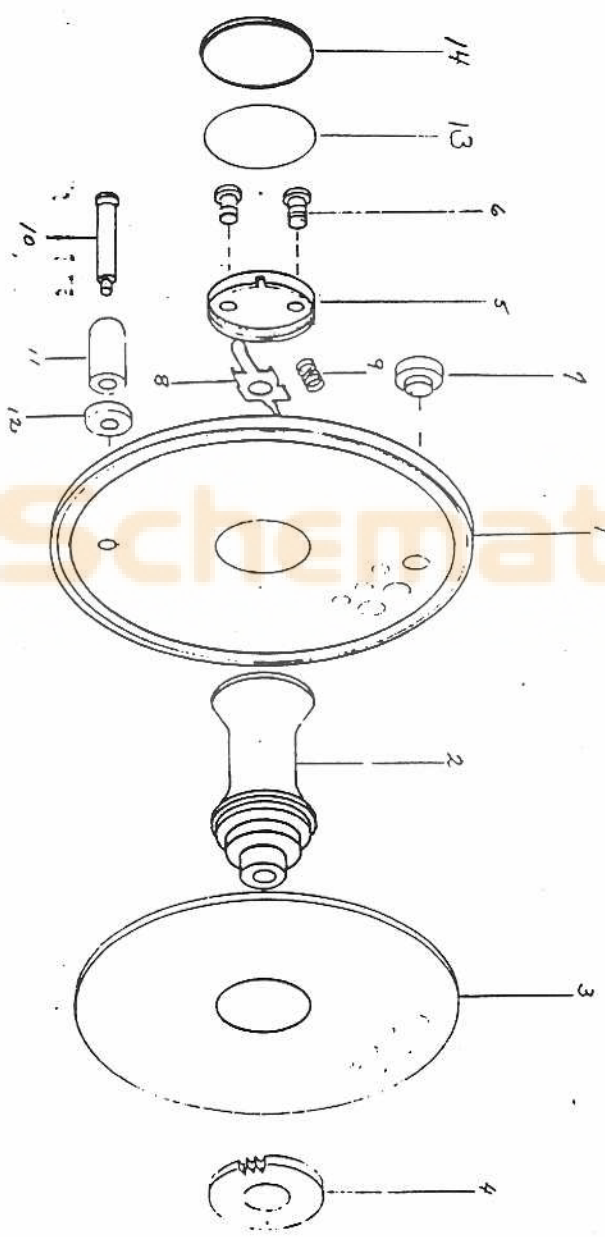

MT415

NUMBER OF PART	QUANTITY
1 SKIRTED SPOOL SIDE COIL	1
2 HUB 507-B	1
3 SPOOL SIDE 1C7	1
4 GEAR 743	1
5 SPOOL GRP 251-P	1
6 SCREW 203	2
7 COUNTER BALANCE 870-BN	1
8 SPOOL LOCK 252-S	1
9 SPOOL LOCK SPRING 253-S	1
10 ROLLER PIN 355-S	1
11 CRANK KNOB 356-AP	1
12 CRANK KNOB JACKET 1C2	1
13 GLUE BUTTON 950-1	1
14 MEDALLION 627-S	1